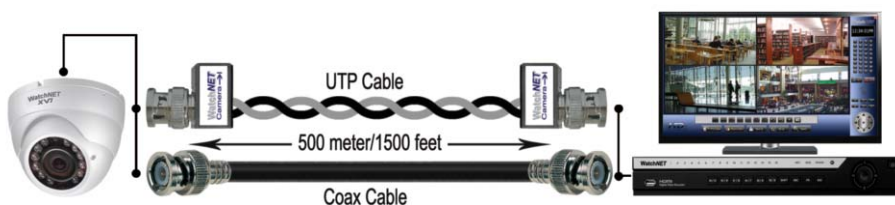

iPhone

www.watchnetinc.com