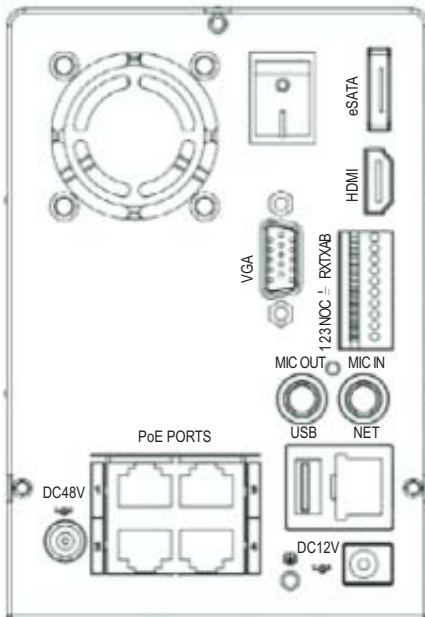

4 Channel PoE Cube Network Video Recorder

iPhone

MAC OS Compatible

64CH HD-NDVR Software / CMS

Dimension (W×D×H)
100mm×220mm×146mm
3.93"×8.66"×5.74"

| Model | | ENC-04POE |
|------------------------------------|---------------------|---|
| System | Operating System | Embedded LINUX |
| | Main Processor | Dual-core embedded processor |
| Display | Resolution | 1920×1080, 1280×1024 |
| | Interface | 1 HDMI, 1 VGA |
| | Display Split | 1/4 |
| | OSD | Camera title, Time, Video loss, Camera lock, Motion detection, Recording |
| Video & Audio | IP Camera Input | 4 channel |
| | Two-way Talk | 1 channel Input, 1 channel Output, RCA |
| Video Detection & Alarm | Video Detection | Motion Detection, MD Zones: 396(22×18), Video Loss & Camera Blank |
| | Trigger Events | Recording, PTZ, Tour, Alarm, Video Push, Email, FTP, Spot, Buzzer & Screen tips |
| | Alarm Input | 3 channel |
| | Relay Output | 1 channel |
| Recording | Compression | H.264 / MPEG4 |
| | Record Resolution | 1080P(1920×1080) / 720P(1280×720) / D1 (704×576/704×480) |
| | Bit Rate | 48 ~ 8192kbps |
| | Record Rate | 400/480fps@D1, 200/240fps@720P, 100/120fps@1080P |
| | Record Interval | 1~120 min (default: 60 min), Pre-record: 1~30 sec, Post-record: 10~300 sec |
| | Record Mode | Manual, Schedule, Regular(Continuous), MD, Alarm, Stop |
| Playback & Backup | Search Mode | Time/Date, Alarm, MD & Exact search (accurate to second), Smart search |
| | Playback Channel | 1/4 |
| | Backup Mode | USB Device / eSATA Device / Network |
| | Playback Function | Play, Pause, Stop, Rewind, Fast play, Slow play, Next file, Previous file, Next camera, Previous camera, Full screen, Repeat, Shuffle, Backup selection, Digital zoom |
| Storage | Internal HDD | 2 SATA ports, up to 8TB |
| | External HDD | 1 eSATA port (Max 4 SATA HDDs), up to 16TB |
| Auxiliary Interface | USB Interface | 3ports (1 Rear), USB2.0 |
| | RS485 | 1 port, For PTZ control |
| Network | Ethernet | RJ-45 port (10/100M/1000M) |
| | Network Function | HTTP, TCP/IP, IPv4/IPv6, UPNP, RTSP, UDP, SMTP, NTP, DHCP, DNS, IP Filter, PPPOE, DDNS, FTP, Alarm Server, IP Search, DVR, NVS etc |
| | PoE | 4 ports (IEEE802.3af) |
| | Max. User Access | 20 users |
| | Smart Phone | iPhone, iPad, Android |
| General | Power Supply | NVR: DC12V / PoE Switch: DC48V |
| | Power Consumption | 20W(without HDD) |
| | Working Environment | -10°C ~ +55°C / +14°F ~ +131°F / 10~90%RH / 86~106kpa |
| | Dimension (W×D×H) | 100mm×220mm×146mm 3.93"×8.66"×5.74" |
| | Weight | 1.6KG / 3.52lb (without HDD) |